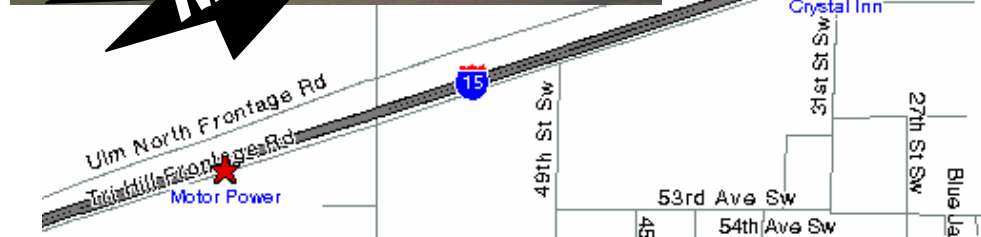

SALES = Sat (8:00 AM – 12:00 PM)

SERVICE = M-F (7:30 AM – 7:00 PM)

SERVICE = Sat, Sun (8:00 AM – 5:00 PM)

PARTS = M-F (7:30 AM – 7:00 PM)

PARTS = Sat, Sun (8:00 AM – 5:00 PM)

1-800-823-4848
www.mtrpwr.com

Directions = Interstate 15, Exit 277, 4732 Tri Hill Frontage Road