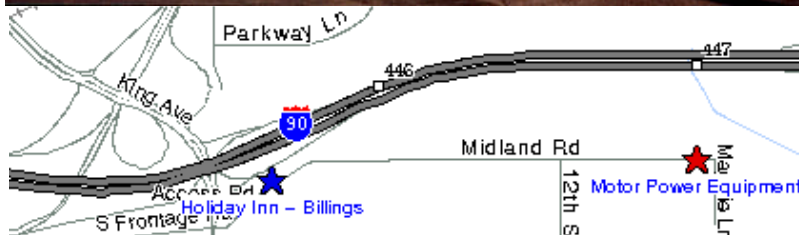

Directions = Interstate 90, Exit 446, 4941 Midland Road

Authorized Dealer For...